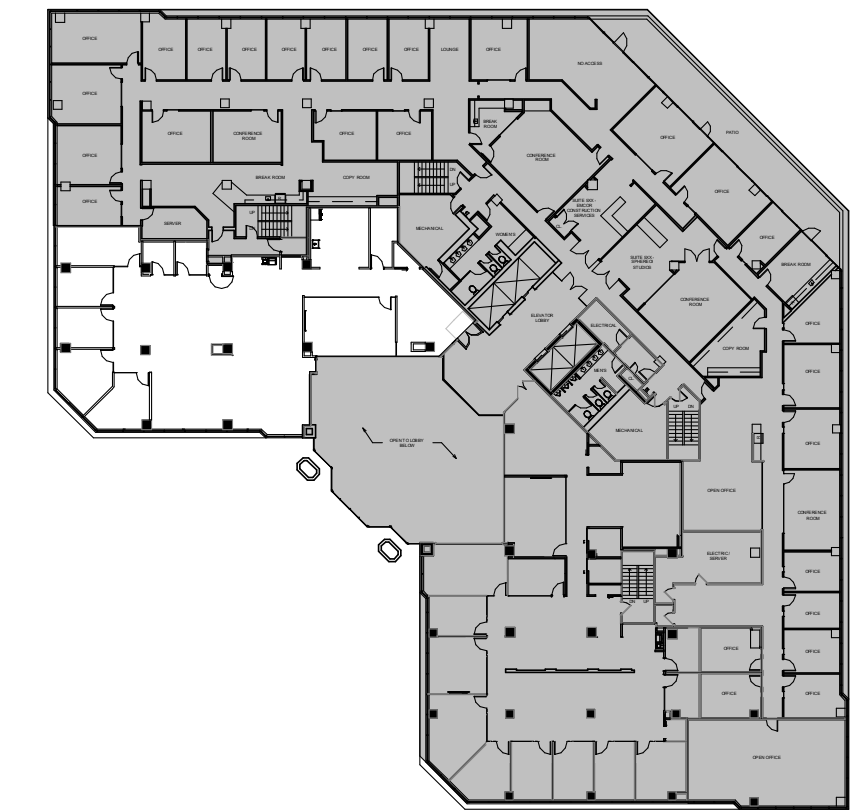

KEYPLAN

SPACE LEGEND

- 3 CONFERENCE ROOM
- 4 OFFICE
- 3 STORAGE
- 3 SUPPORT/AMENITIES
- 18 WORKSTATION

CONSTRUCTION LEGEND

- EXISTING PARTITION TO REMAIN
- NEW PARTITIONS
- N.I.C.
- NEW MILLWORK SHELVING OR UPPER CABINETS.
- EXISTING DOOR TO REMAIN.
- NEW DOOR AND HARDWARE